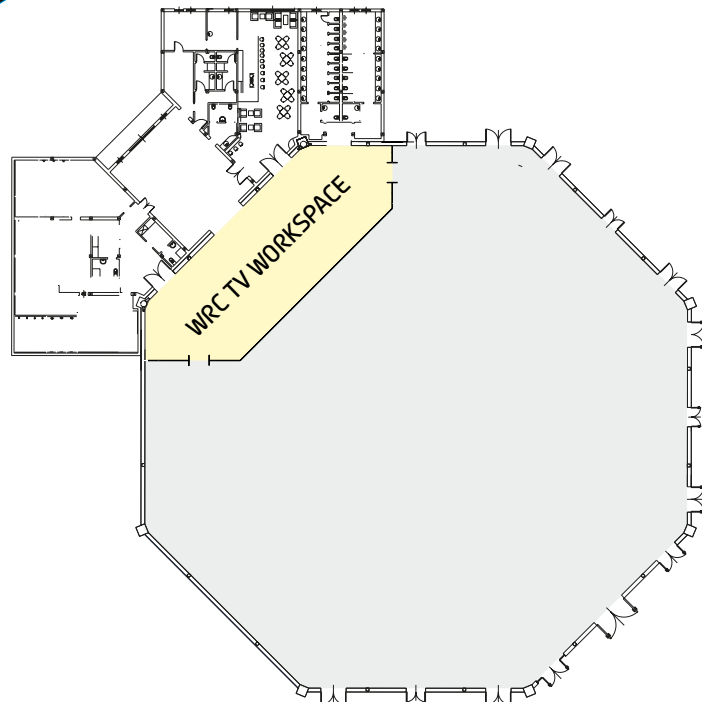

Quartier Generale del Rally • Rally Head Quarter
Geovillage Hotel - Olbia

WRC TV Work Space

WRC TV
WORKSPACE

21 M

GEOVILLAGE SPORTING CENTRE

WRC TV WORKSPACE