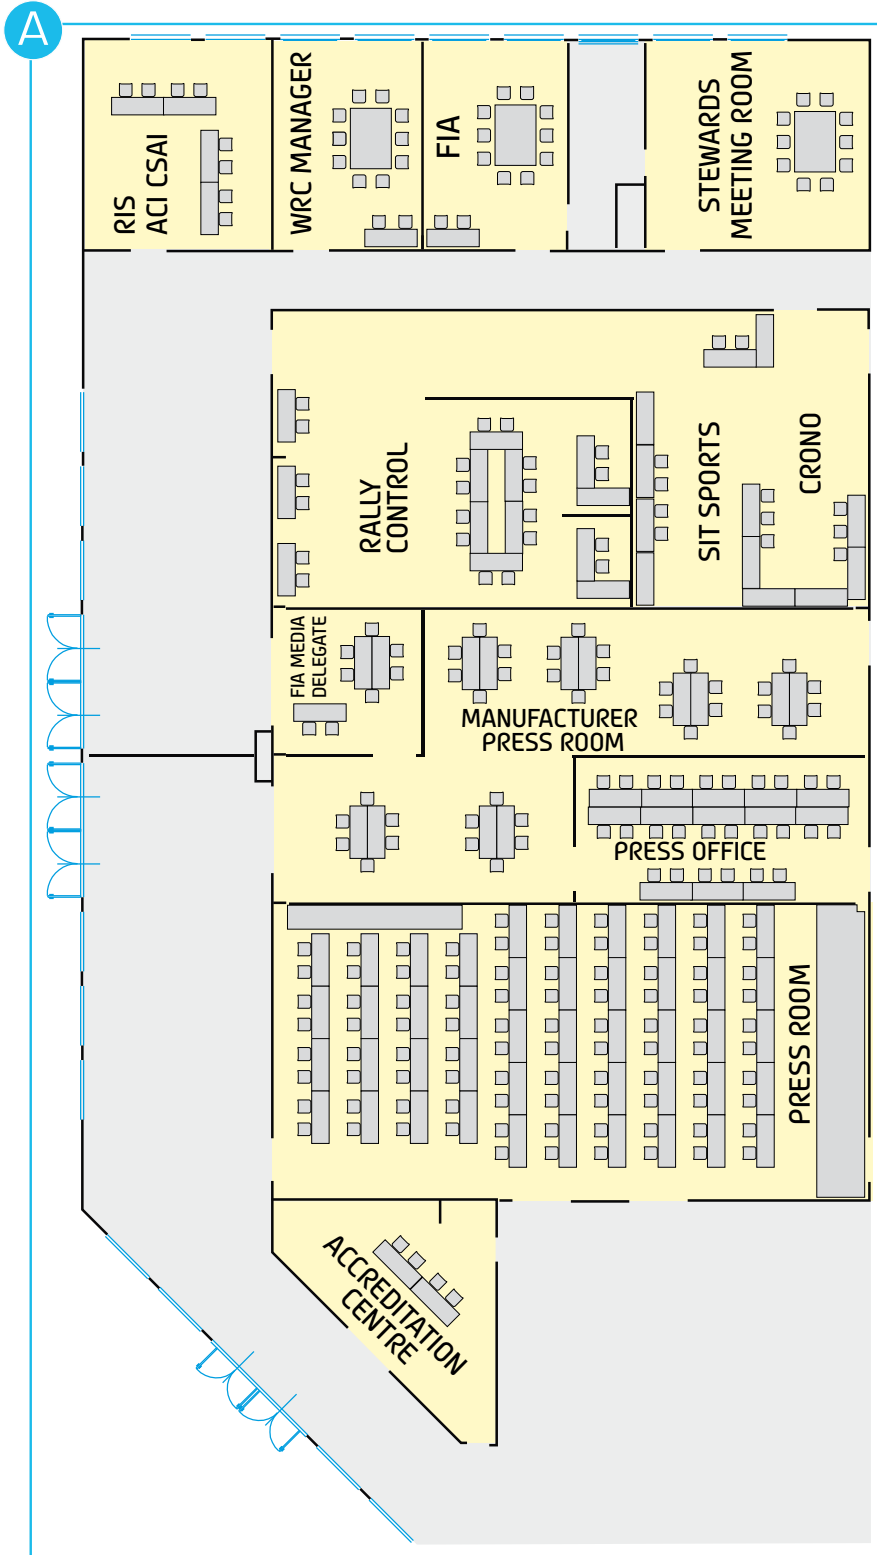

Quartier Generale del Rally • Rally Head Quarter
Geovillage Hotel - Olbia

WRC TV Work Space

WRC TV
WORKSPACE

21 M

GEOVILLAGE SPORTING CENTRE

WRC TV WORKSPACE