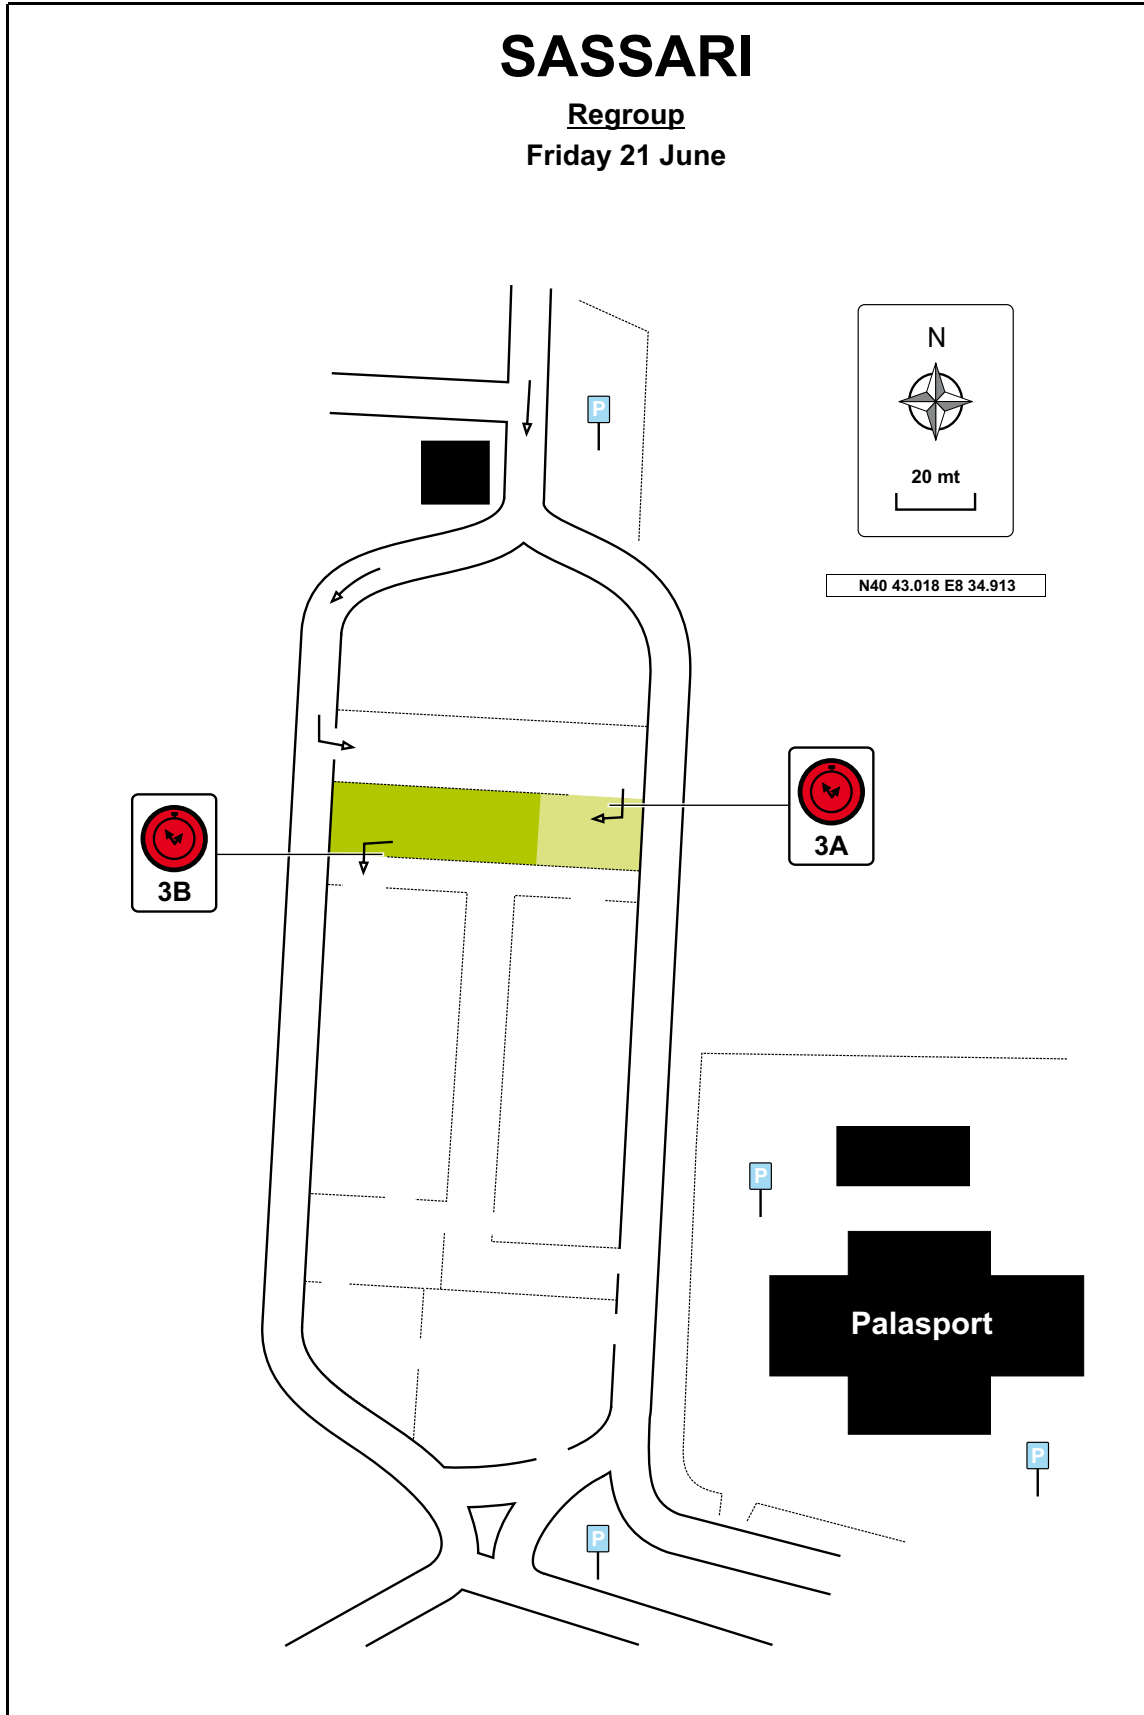

RALLY ITALIA SARDEGNA 2013

SASSARI

Regroup
Friday 21 June

SASSARI

Remote Service

Friday 21 June

From		Distance		Page	
To		100,62			
Remote Service					
DISTANCE		Direction		Information	
Total	Partial	A	G	Km to go	
92,18	4,13				8,44
93,05	0,87				7,57
94,91	1,86	!			5,71
95,20	0,29				5,42
98,97	3,77				1,65
				0,34	