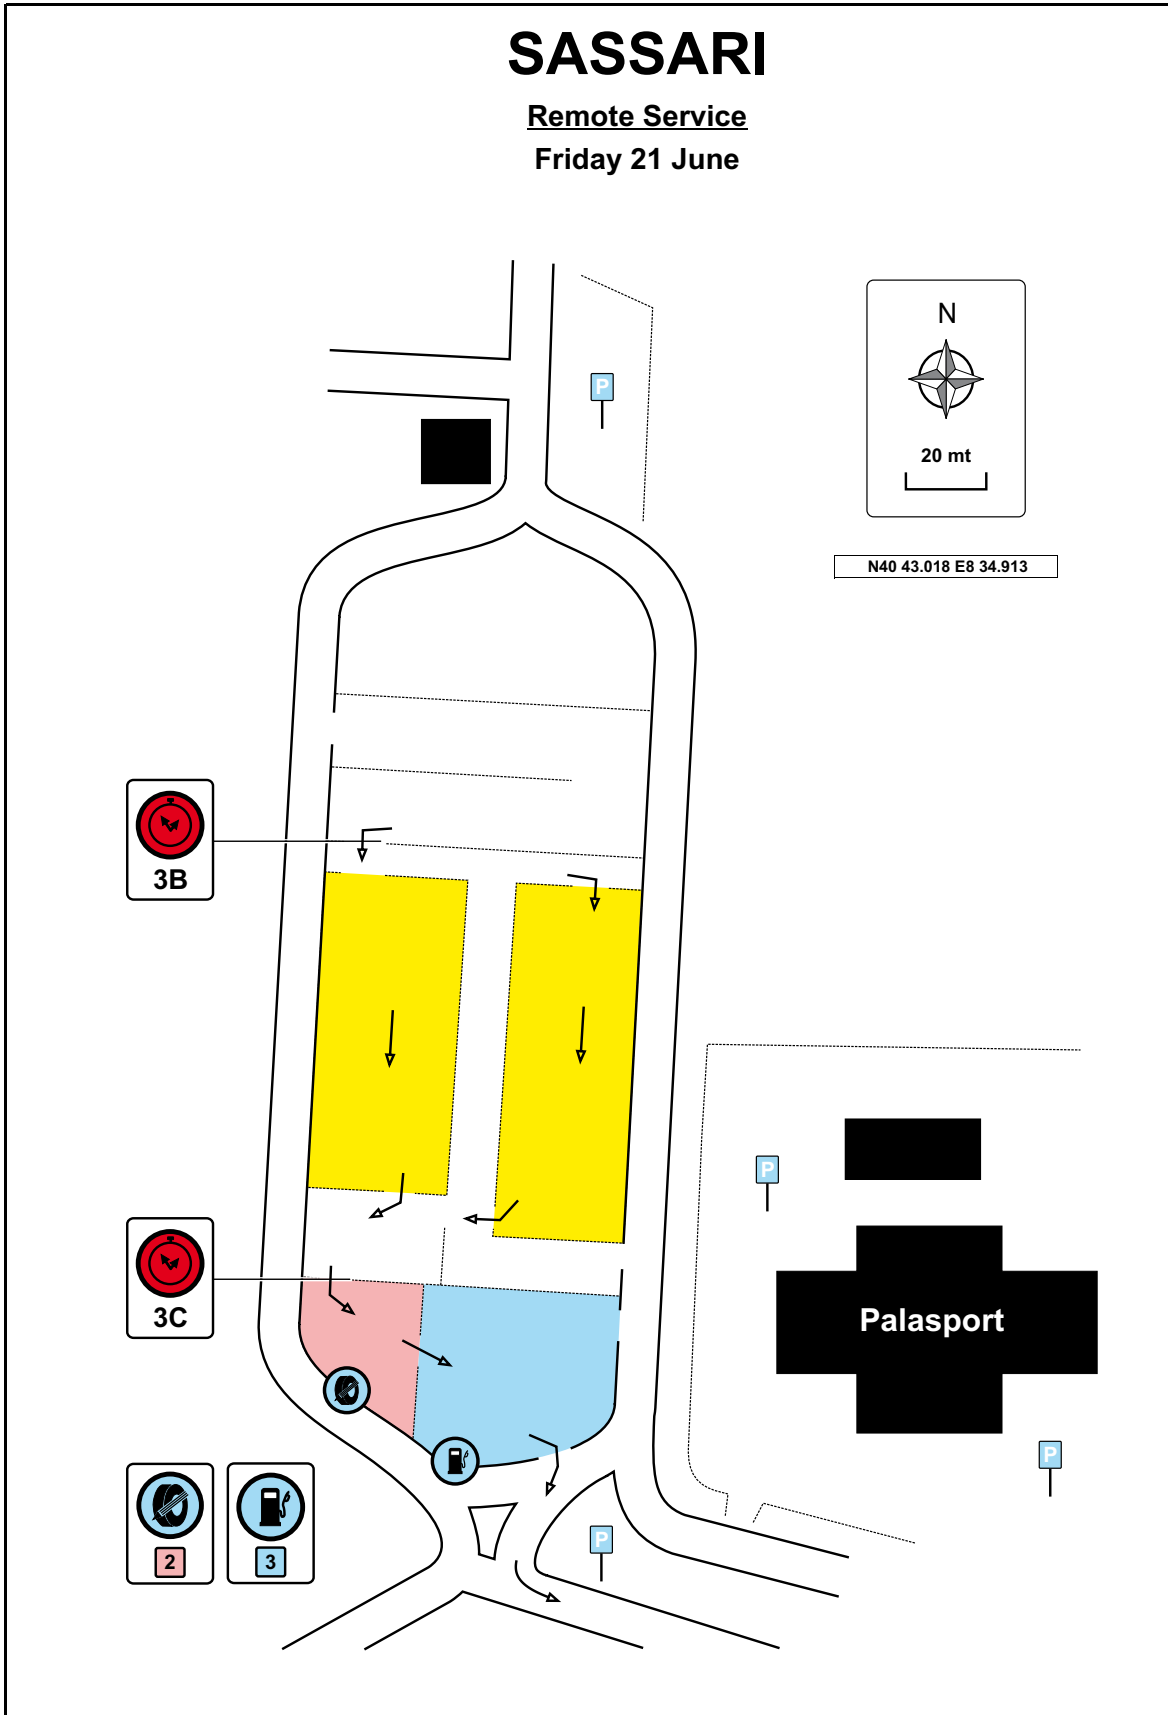

RALLY ITALIA SARDEGNA 2013

SASSARI

Regroup
Friday 21 June

SASSARI

Remote Service

Friday 21 June

From		Distance		Page	
To		100,62			
Remote Service					
DISTANCE		Direction		Information	
Total	Partial	A	G	Km to go	
92,18	4,13				8,44
93,05	0,87				7,57
94,91	1,86	!			5,71
95,20	0,29				5,42
98,97	3,77				1,65
				0,34	